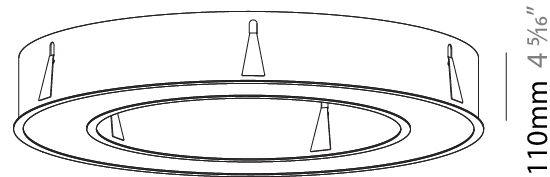

GENERAL

Series: Glorious
 Subseries: Glorious
 Brand: Prolicht
 Division: Architectural
 Mounting Type: Recessed
 Mounting Location: Ceiling
 Subcategory: Ambient

PHYSICAL

Shape: Round
 Diameter (mm): 970
 Diameter (in): 38 ³/₁₆
 Height (mm): 110
 Height (in): 4 ⁵/₁₆
 Min. Recessing Depth (mm): 120
 Min. Recessing Depth (in): 4 ³/₄
 Light Distribution: Direct
 Weight (kg): 11.164
 Weight (lbs): 24.61
 Diffuser: PMMA - Opal or Micro-Prism
 Fixture Finish: SSR / BKV / CWI / CRY / HAB / UFT / ITA / RUA / FTG / MYG / LOD / PUS / FRO / FUP / KIA / POP / BLS / SPG / MEY / GOH / GUM / CHC / COM / ABZ / JAG / OBR / MOS / ROR
 Fixture Material: Aluminum
 Cut-out Measurements: 960mm / 37 13/16" x 640mm / 25 3/16"

PROJECT
TYPE
SPECIFIER
QUANTITY
DATE

110mm 4 ⁵/₁₆"

Ø 628mm 24 ³/₄"

Ø 970mm 38 ³/₁₆ "

960mm x 640mm
37 ¹³/₁₆" x 25 ³/₁₆"

120mm
4 ³/₄"

10 - 15mm
³/₈" - ⁹/₁₆"

A37505-