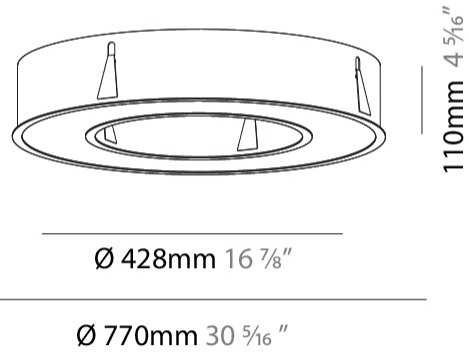

GENERAL

Series: Glorious
Subseries: Glorious
Brand: Prolicht
Division: Architectural
Mounting Type: Recessed
Mounting Location: Ceiling
Subcategory: Ambient

PHYSICAL

Shape: Round
Diameter (mm): 770
Diameter (in): 30 ⁵ / ₁₆
Height (mm): 110
Height (in): 4 ⁵ / ₁₆
Min. Recessing Depth (mm): 120
Min. Recessing Depth (in): 4 ³ / ₄
Light Distribution: Direct
Weight (kg): 9.285
Weight (lbs): 20.47
Diffuser: PMMA - Opal or Micro-Prism
Fixture Finish: SSR / BKV / CWI / CRY / HAB / UFT / ITA / RUA / FTG / MYG / LOD / PUS / FRO / FUP / KIA / POP / BLS / SPG / MEY / GOH / GUM / CHC / COM / ABZ / JAG / OBR / MOS / ROR
Fixture Material: Aluminum
Cut-out Measurements: 760mm / 29 15/16" x 440mm / 17 5/16"

760mm x 440mm
29 15/16" x 17 5/16"

120mm
4 3/4"

10 - 15mm
3/8" - 9/16"

A37500-

PROJECT _____

TYPE _____

SPECIFIER _____

QUANTITY _____

GENERAL

Series: Glorious
 Subseries: Glorious
 Brand: Prolicht
 Division: Architectural
 Mounting Type: Recessed
 Mounting Location: Ceiling
 Subcategory: Ambient

PHYSICAL

Shape: Round
 Diameter (mm): 1570
 Diameter (in): 61 ¹³/₁₆
 Height (mm): 110
 Height (in): 4 ⁵/₁₆
 Min. Recessing Depth (mm): 120
 Min. Recessing Depth (in): 4 ³/₄
 Light Distribution: Direct
 Weight (kg): 16.624
 Weight (lbs): 36.65
 Diffuser: PMMA - Opal or Micro-Prism
 Fixture Finish: SSR / BKV / CWI / CRY / HAB / UFT / ITA / RUA / FTG / MYG / LOD / PUS / FRO / FUP / KIA / POP / BLS / SPG / MEY / GOH / GUM / CHC / COM / ABZ / JAG / OBR / MOS / ROR
 Fixture Material: Aluminum
 Cut-out Measurements: 1560mm / 61 7/16" x 1240mm / 48 13/16"